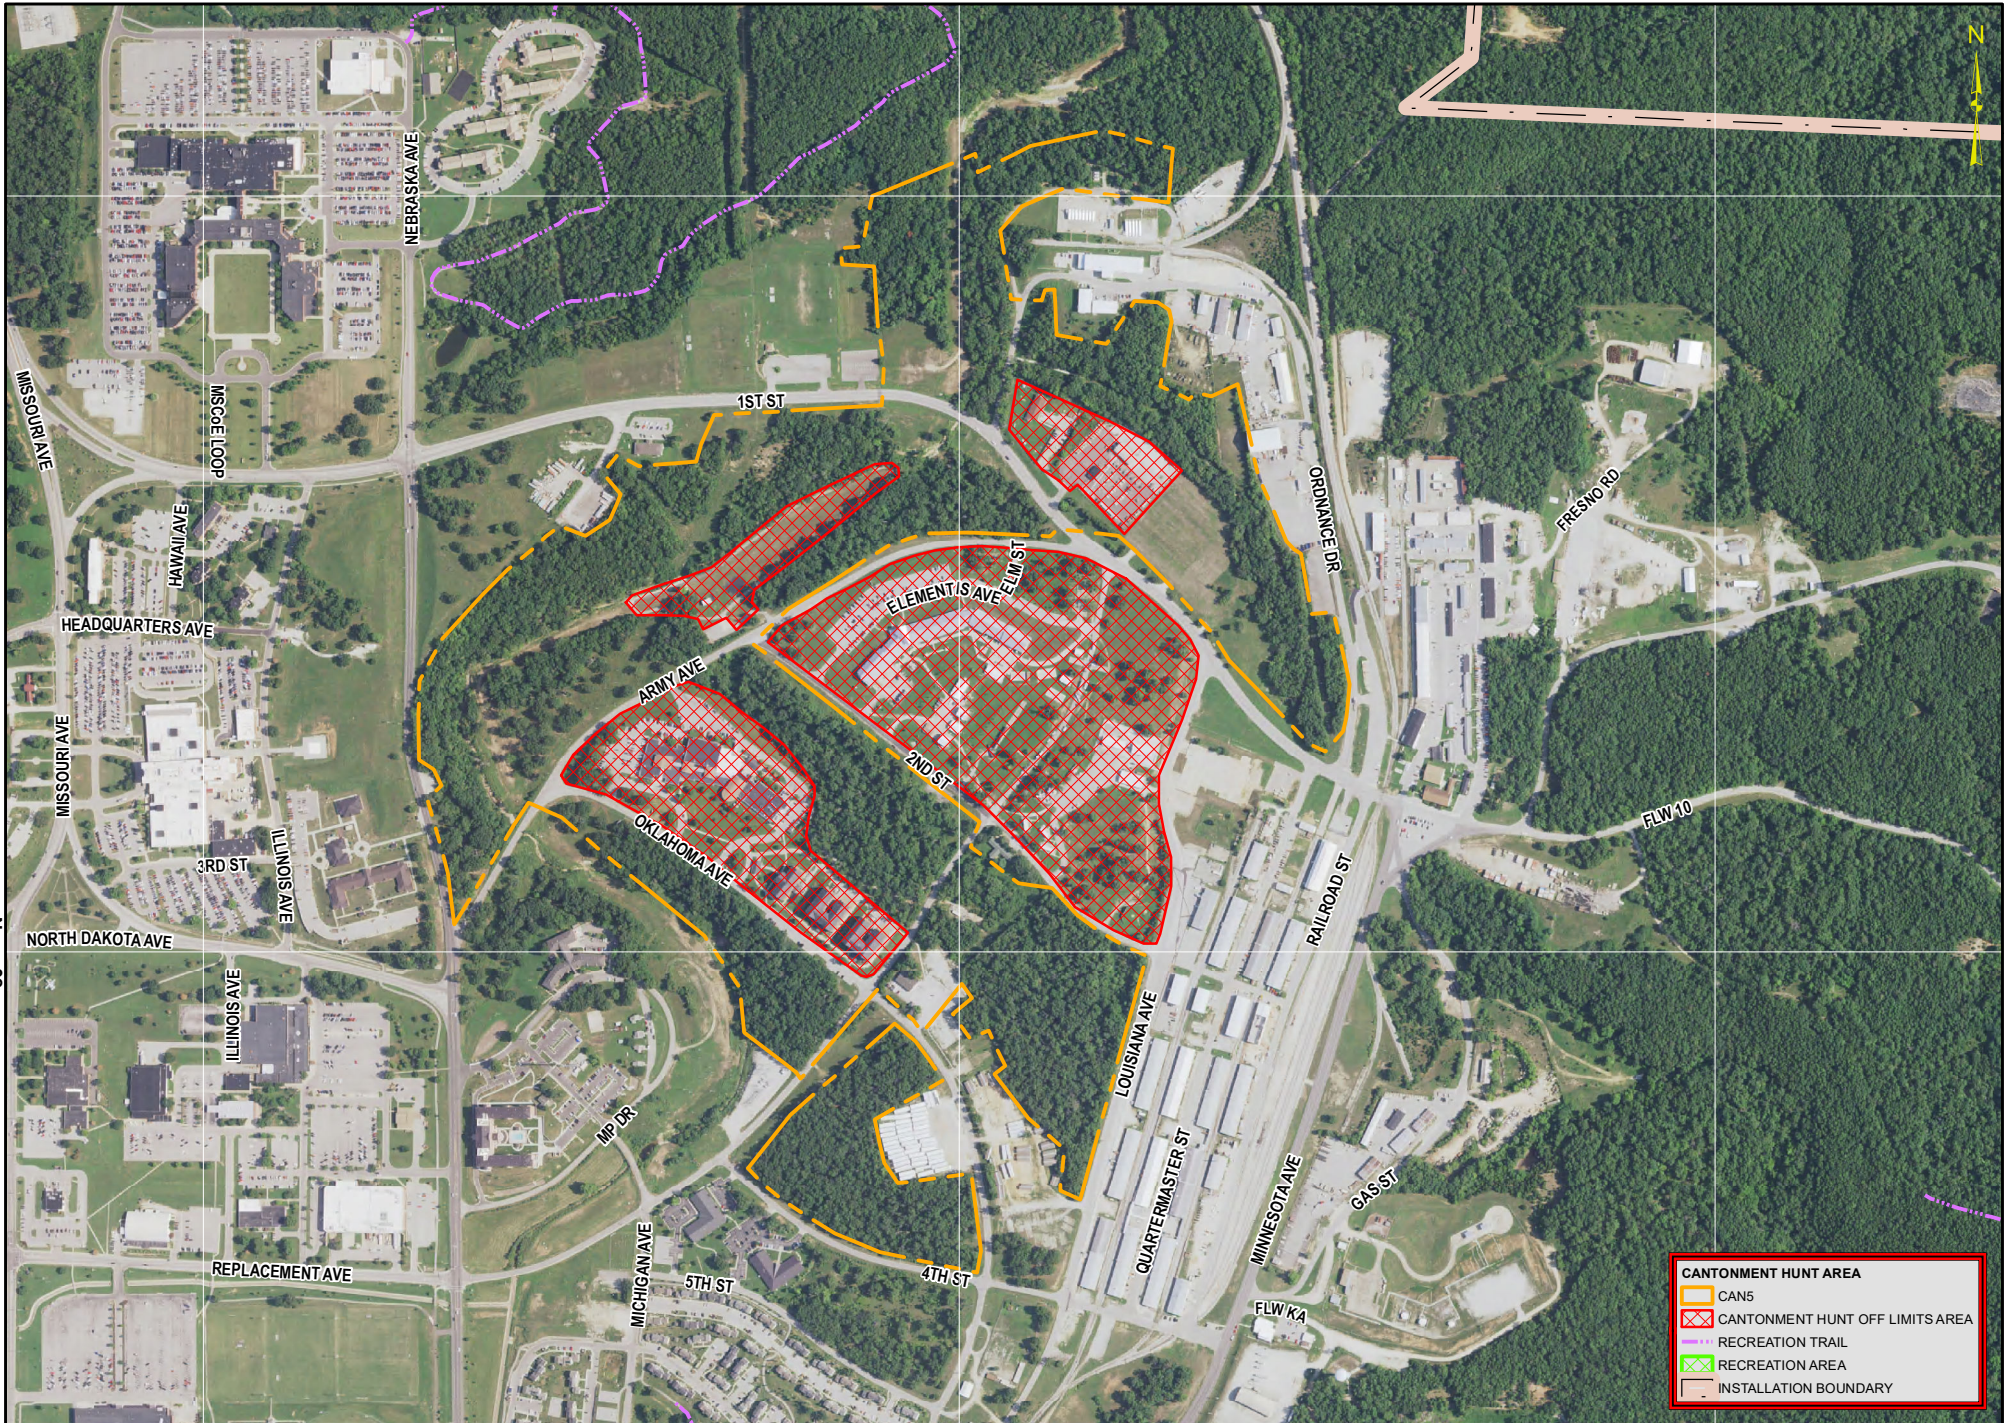

1:10,000

CANTONMENT HUNTING AREA 5: 162 ACRES

78

79

580

81

81

4180000m. N

4180

- CANTONMENT HUNT AREA**
-  CAN5
 -  CANTONMENT HUNT OFF LIMITS AREA
 -  RECREATION TRAIL
 -  RECREATION AREA
 -  INSTALLATION BOUNDARY

578000m. E

580